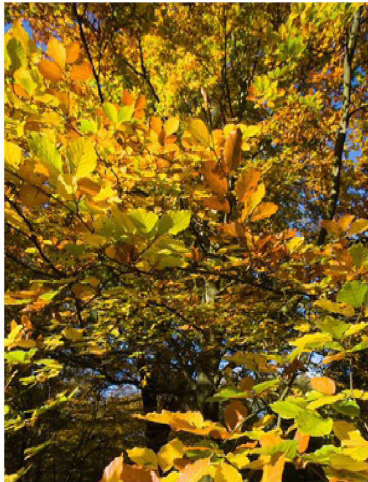

# #BigWildWalk October Wildlife Spotter

Beech tree

Cranefly

Conker

Damsons

Fly agaric

Flying geese

Garden spider

Grey squirrel

Shaggy inkcap

Wild clematis