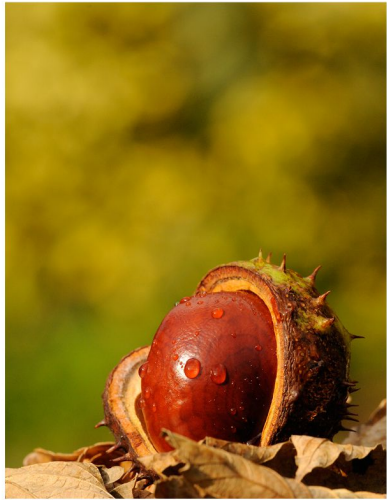

Sycamore

Hawthorn

Elder

#BigWildWalk

Credits: Horse Chestnut (c) Gillian Day / Oak (c) Paul Hobson / Beech, Ash, Sweet Chestnut, Silver Birch, Sycamore, Hawthorn, Elder, Hazel (c) Sadie McGlone

Fungi Detective

Waxcap

Chicken of the woods

Brain fungus

Dead man's fingers

Birch bolete

Earth fan

Fly agaric

Shaggy inkcap

Yellow spindle coral

Stinkhorn

#BigWildWalk

Waxcap by Philip Precey / Chicken of the woods, Brain fungus, Dead man's fingers, Birch bolete, Earth fan, Fly agaric, Shaggy inkcap, Yellow spindle coral and Stinkhorn by Les Binns. REMEMBER - never eat any fungi you find unless you're with a qualified expert.

Woodland wildlife in autumn

Conker

Jay

Grey squirrel

Beech mast

Nuthatch

Cranefly

Fly agaric