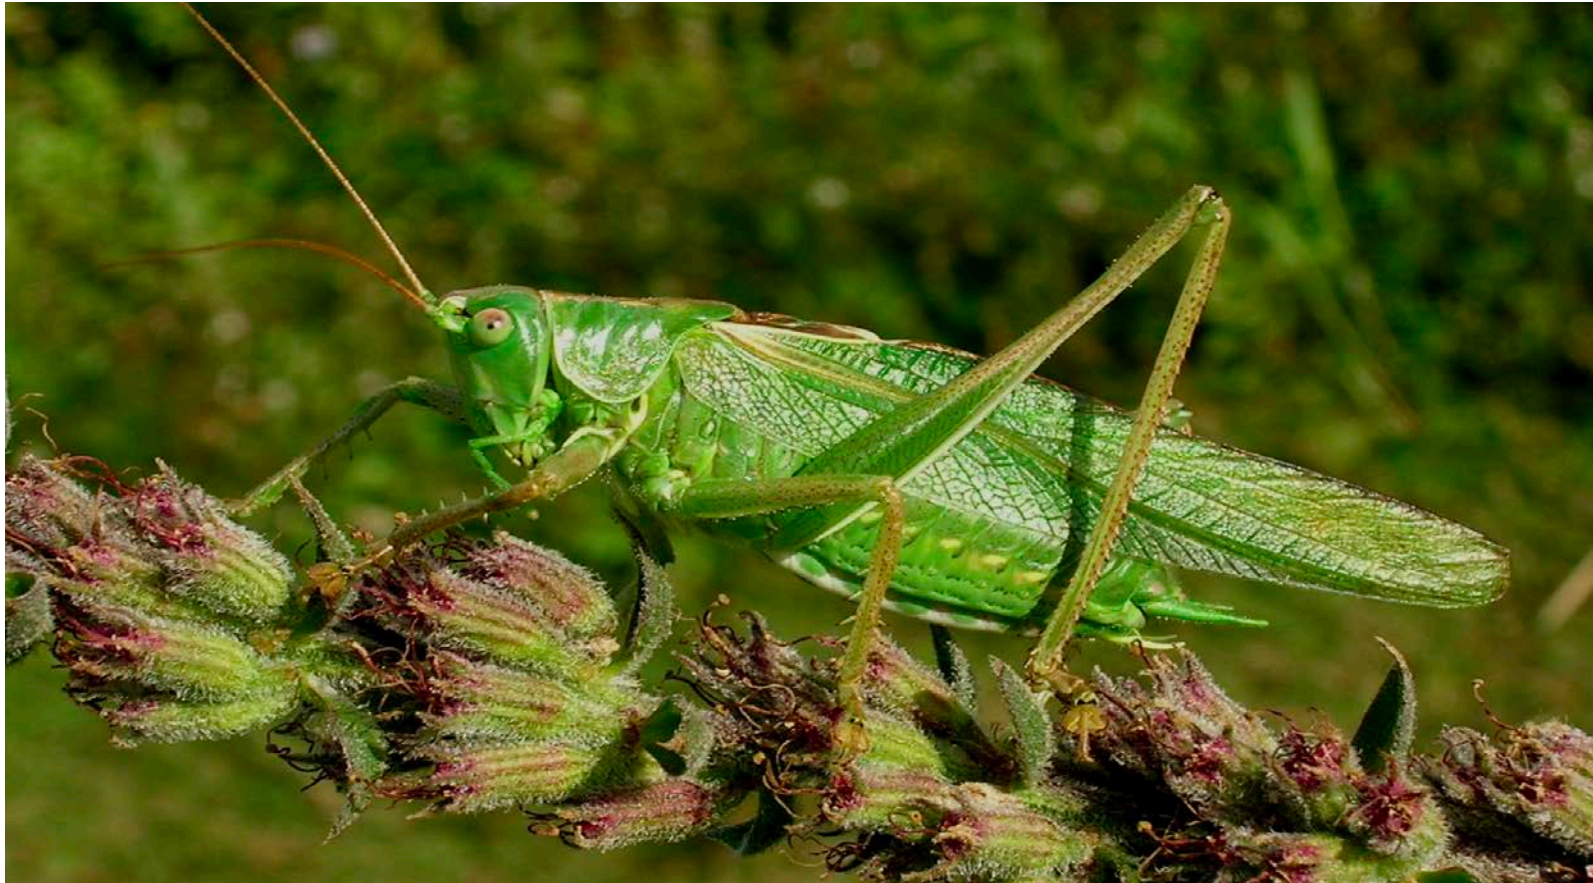

There are a number of different types but being only 10mm long they are easy to miss! They may be beautiful but they, like many wasp species, are parasites, feeding on others to survive.

6. Puss Moth caterpillar

Keep an eye out for this caterpillar on willow trees, one of their favourite plants. Like all butterflies and moths, after metamorphosis the adult looks very different.

7. Pill Millipede

(Not an insect but a myriapod)

Don't be fooled, this is not a woodlouse though it does look one. It can roll itself into a complete ball (pill) when it is protecting itself.

8. Great Green Bush Cricket

At 7cm long this really is the largest of our cricket species. It is found in Southern England. The male “sings” to the female by rubbing his front wings together.

9. Glow Worm

This is actually not a worm but a beetle. It is the female that “glows” to attract the males but even the larvae and eggs can emit light.

10. Hornet Mimic Hoverfly

Pretending to be something else keeps you safe from predators. Many hoverflies do this, but this hornet mimic is the largest at nearly 2cm long. Don't be scared, they don't have a sting!