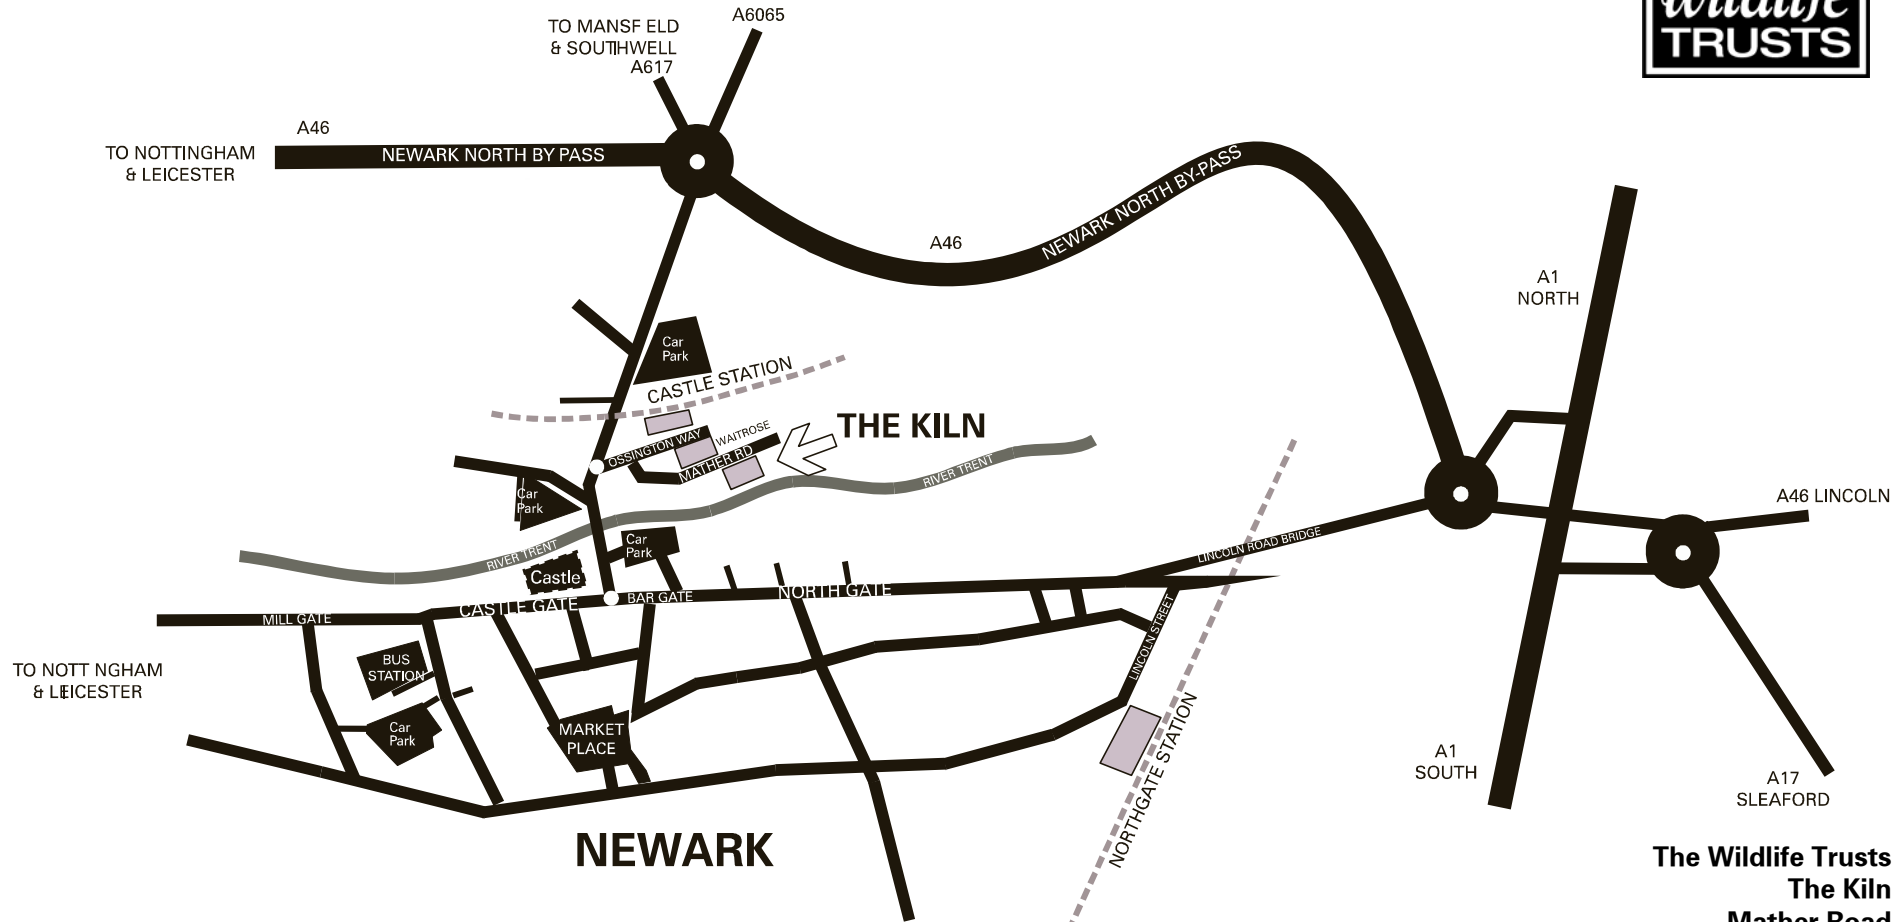

# HOW TO FIND THE WILDLIFE TRUSTS

**The Wildlife Trusts  
The Kiln  
Mather Road  
Newark  
Nottinghamshire  
NG24 1WT**

## CAR PARKING

Will visitors please use public car parks located near to Newark Castle Rail Station. Please do not park in Waitrose as this is not a public car park.

*Thank you*

Protecting **Wildlife** for the Future